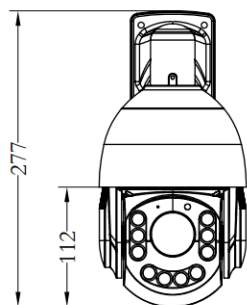

Dimensions