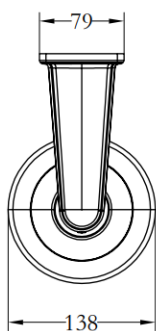

Dimensions