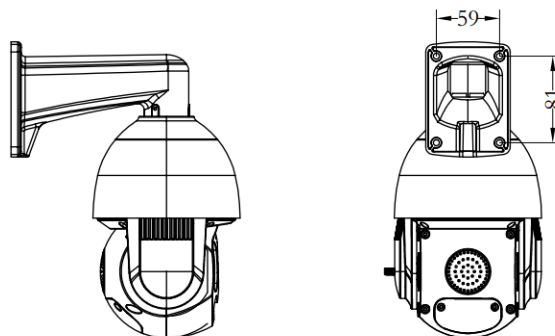

4t01K6DLDP2SDXFW

6MP Auto Tracking Dual Light POE PTZ IP Camera

Dimensions

Features

- 1/2.8" Sony CMOS sensor
- 6MP resolution 3072 x 2048P
- Low illumination 0.01Lux
- Day/Night, AWB/MWB, BLC, HLC, 2D/3D-DNR, Shutter, IR-CUT
- D-WDR, Flip, Defogging
- Multiple Style OSD Overlay, Motion Detection, Privacy Mask
- RTSP and ONVIF 17.06 compatible with many third-party NVR's
- H.264/H.265 dual-stream media server
- Easy-to-use P2P Cloud service
- Supports user authentication, video data encryption
- Supports Alarm Snapshot to Email and FTP
- Multiple WEB browsers - IE, Firefox 32bit ESR, Edge, Google Chrome, PC Client, Mobile APP remote access
- RJ45 100mbps network port, IEEE802.3af, 48v PoE
- Lightning protection 4000V
- Strong metal waterproof housing, IP66
- Smart Human and Vehicle Detection, Smart Human Auto Tracking
- Built-in Mic and speaker, two-way audio
- SD card slot (supports up to 512GB micro SD card)
- 6 pcs Array IR LED's + 4pcs soft and warm lighting LEDs, IR distance 70-80 meters, soft and warm lighting distance: 50-60meters, Three light Modes:
 - Mode 1: Smart Dual Light
 - Mode 2: Pure Infrared Light
 - Mode 3: Pure White Light
- 4.7-94mm 20X optical zoom and AF lens