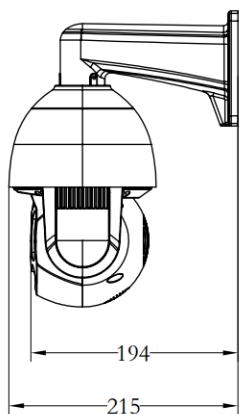

4t01K6DLDP2SDXFW

6MP Auto Tracking Dual Light POE PTZ IP Camera

Dimensions

Features

- 1/2.8" Sony CMOS sensor
- 6MP resolution 3072 x 2048P
- Low illumination 0.01Lux
- Day/Night, AWB/MWB, BLC, HLC, 2D/3D-DNR, Shutter, IR-CUT
- D-WDR, Flip, Defogging
- Multiple Style OSD Overlay, Motion Detection, Privacy Mask
- RTSP and ONVIF 17.06 compatible with many third-party NVR's
- H.264/H.265 dual-stream media server
- Easy-to-use P2P Cloud service
- Supports user authentication, video data encryption
- Supports Alarm Snapshot to Email and FTP
- Multiple WEB browsers - IE, Firefox 32bit ESR, Edge, Google Chrome, PC Client, Mobile APP remote access
- RJ45 100mbps network port, IEEE802.3af, 48v PoE
- Lightning protection 4000V
- Strong metal waterproof housing, IP66
- Smart Human and Vehicle Detection, Smart Human Auto Tracking
- Built-in Mic and speaker, two-way audio
- SD card slot (supports up to 512GB micro SD card)
- 6 pcs Array IR LED's + 4pcs soft and warm lighting LEDs, IR distance 70-80 meters, soft and warm lighting distance: 50-60meters, Three light Modes:
 - Mode 1: Smart Dual Light
 - Mode 2: Pure Infrared Light
 - Mode 3: Pure White Light
- 4.7-94mm 20X optical zoom and AF lens